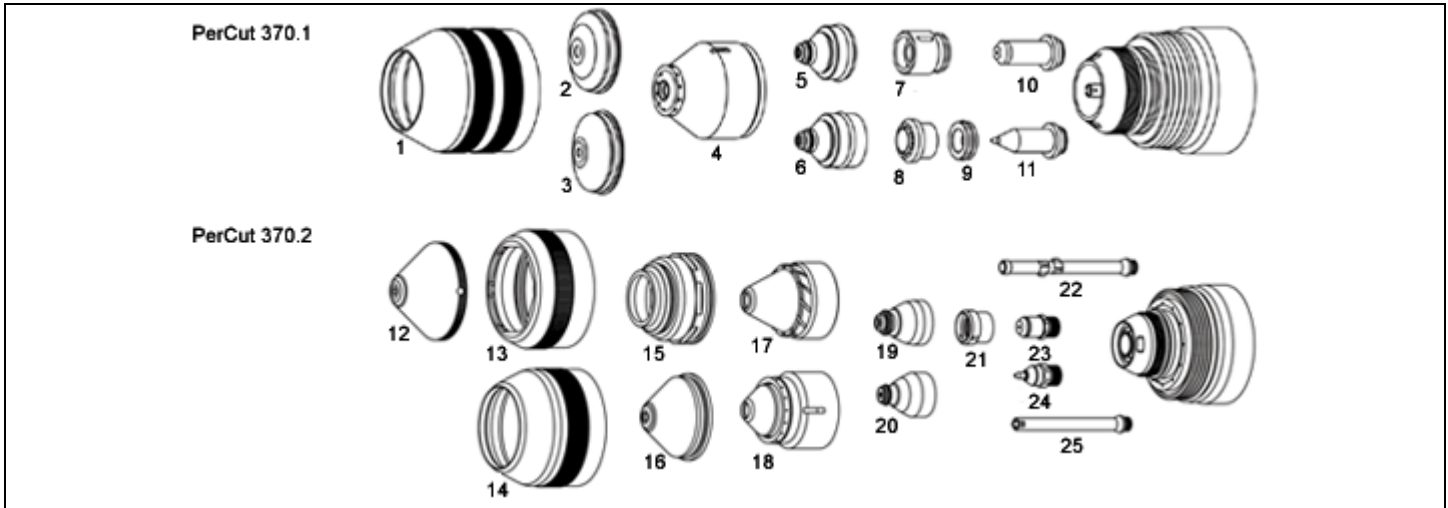

**ProductLine:** PerCut 370.1/370.2  
**System:** HiFocus 280i/360i/440i®

**Date:** Apr-3-2026

Consumables					
#	PartNo	Reference	Description	Pkg Qty	UOM
1	C 106-081	.11.835.201.081	OBS:Protection Cap Z501	1	EA
2	C 106-561	.11.835.201.1561	OBS:Swl Gas Cap 1.5mm Z4015	1	EA
	C 106-571	.11.835.201.1571	OBS:Swl Gas Cap 2.0mm Z4020	1	EA
	C 109-551	.11.835.201.1551	OBS:Swl Gas Cap 2.2mm Z4022	1	EA
	C 106-581	.11.835.201.1581	OBS:Swl Gas Cap 2.5mm Z4025	1	EA
	C 106-591	.11.835.201.1591	OBS:Swl Gas Cap 3.0mm Z4030	1	EA
3	C 106-1581	.11.835.411.1581	OBS:Swl Gas Cap 3.0mm Z4530	1	EA
2	C 106-171	.11.835.401.1571	OBS:Swl Gas Cap 4.0mm Z4140	1	EA
	C 106-1591	.11.835.411.1591	OBS:Swl Gas Cap 4.0mm Z4540	1	EA
	C 109-590	.11.835.411.1590	OBS:Swl gas cap 4.5mm Z4545	1	EA
4	K 109-160	.11.842.401.160	OBS:Noz Cap 0.4mm S3004	1	EA
	C 109-162	.11.842.401.162	OBS:Noz Cap 0.8mm S3008	1	EA
	C 109-621	.11.842.401.1621	OBS:Noz Cap 0.8mm S3018	1	EA
	C 109-622	.11.842.401.1622	OBS:Noz Cap 0.8MM S3028	1	EA
5	C 109-406	.11.843.021.406	OBS:Noz 0.6mm 25A S2006X	1	EA
	C 109-407	.11.843.021.407	OBS:Noz 0.7mm 35A S2007X	1	EA
	C 109-408	.11.843.021.408	OBS:Noz 0.8mm 50/60A S2008X	1	EA