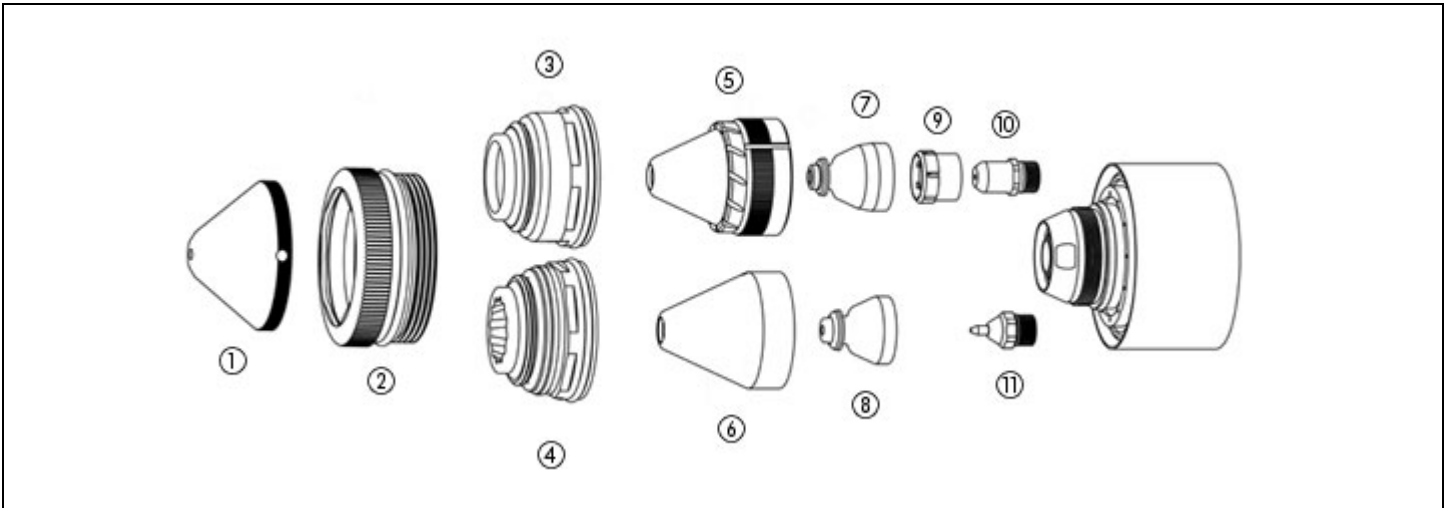

ProductLine: PB-S80W
System: FineFocus 800 Plus®

Date: Apr-2-2026

Consumables					
#	PartNo	Reference	Description	Pkg Qty	UOM
1	C 117-155	.11.833.101.155	OBS:Swl Gas Cap 3.5MM V4335	1	EA
	C 117-157	.11.833.101.157	OBS:Swl Gas Cap 4.5MM V4345	1	EA
	C 117-550	.11.833.101.1550	OBS:Swl Gas Cap 3.0MM V4330	1	EA
	C 117-156	.11.833.101.156	OBS:Swl Gas Cap 4.0MM V4340	1	EA
	C 117-159	.11.833.101.159	OBS:Swl Gas Cap 6.0MM V4360	1	EA
	C 53-158	.11.833.101.158	OBS:Swl Gas Cap 5.0mm V4350	1	EA
2	C 117-081	.11.841.721.081	OBS:Protective Cap T502	1	EA
	C 117-261	.11.833.121.261	OBS:Protective Cap V502	1	EA
	C 53-261	.11.833.101.261	OBS:Protective Cap V501	1	EA
3	C 117-271	.11.836.901.271	OBS:Swl Gas Noz T521	1	EA
	C 117-0271	.11.836.921.271	OBS:Swl Gas Noz T522	1	EA
4	C 117-1271	.11.833.121.271	OBS:Swl Gas Noz V522	1	EA
5	C 117-163	.11.836.901.163	OBS:Noz Cap T3030	1	EA
	C 117-164	.11.836.901.164	Noz Cap T3045	1	EA
	C 117-165	.11.836.901.165	OBS:Noz Cap T3060	1	EA
6	C 53-790	.12.37790	OBS:Noz Cap	1	EA
7	C 117-015	.11.836.921.420, .11.846.921.415	OBS:Noz CoolFlow™ 1.5mm 120A T2115Y	1	EA